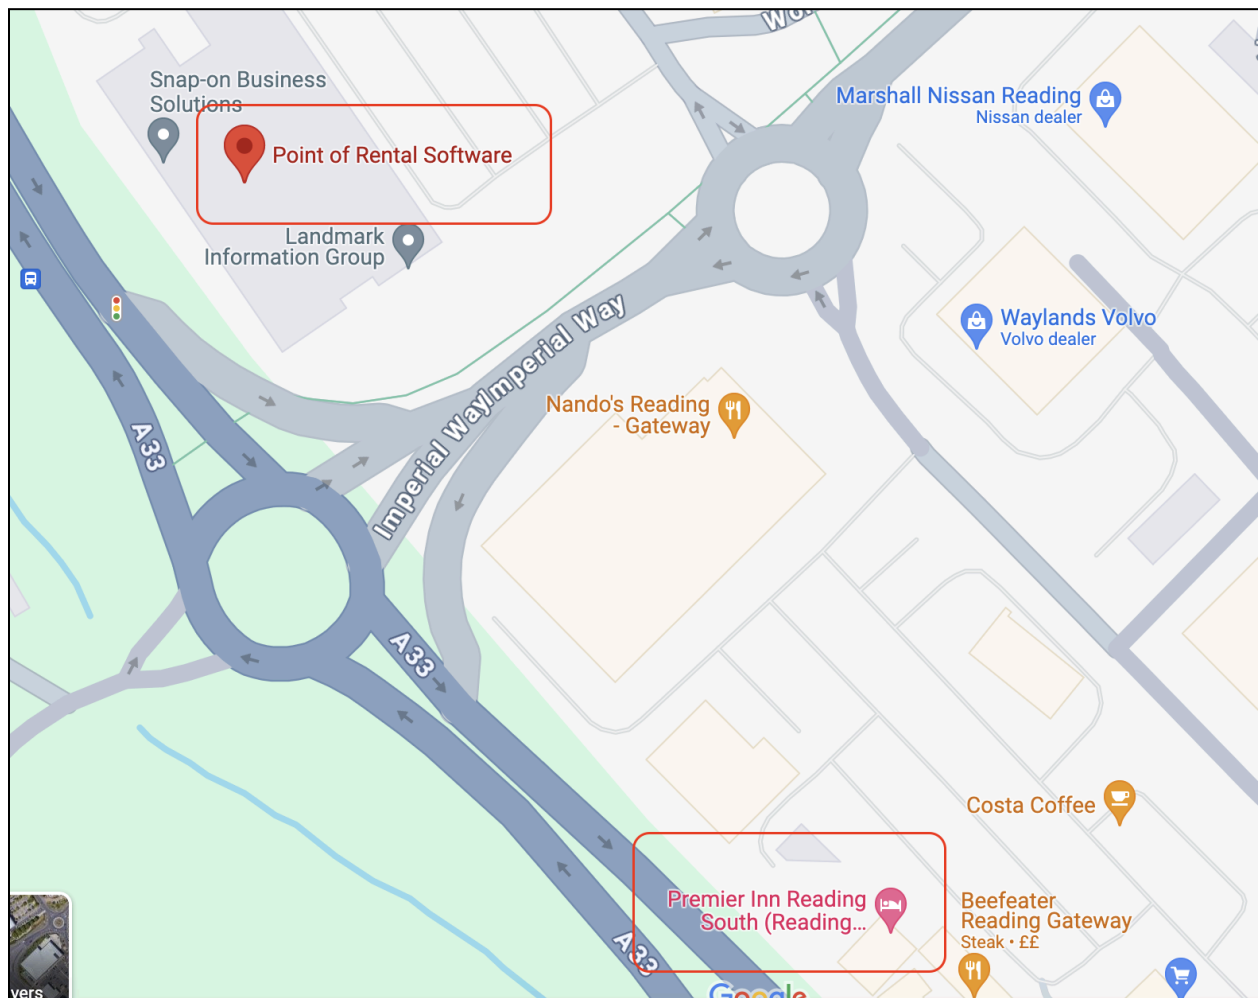

SYRINX

conference

Name: Premier Inn Reading South Hotel

Address: Gateway Proctor End South, Reading RG2 0GG

[Website](#)

Free on-site parking is available at this hotel

Directions to Point of Rental Offices (Walk: 4 mins Drive: 1 min)

Turn left out of Retail park car park, at the roundabout take the 2nd exit onto Worton Drive and then immediately turn left into the Imperium car park.

SYRINX

conference

Name: Holiday Inn Reading - South hotel

Address: Basingstoke Rd, Reading RG2 0SL

[Website](#)

Free on-site parking is available at this hotel

Directions to Point of Rental Offices (Walk: 6 mins Drive: 3 mins)

Turn right out of the Holiday Inn car park, then ignore the 1st right onto Worton Drive and instead take the 2nd right onto Worton Drive, then immediately turn left into the Imperium car park.

Turn left out of the Voco Reading car park, at the roundabout take the 1st exit onto Biscuit Way. Then continue onto Hurst Way. At the roundabout take the 4th exit onto South Oak Way. Then turn right onto A33. At the next roundabout take the first exit on to Imperial Way, then at the following roundabout take the first exit on to Worton Drive and immediately turn left into the Imperium car park.