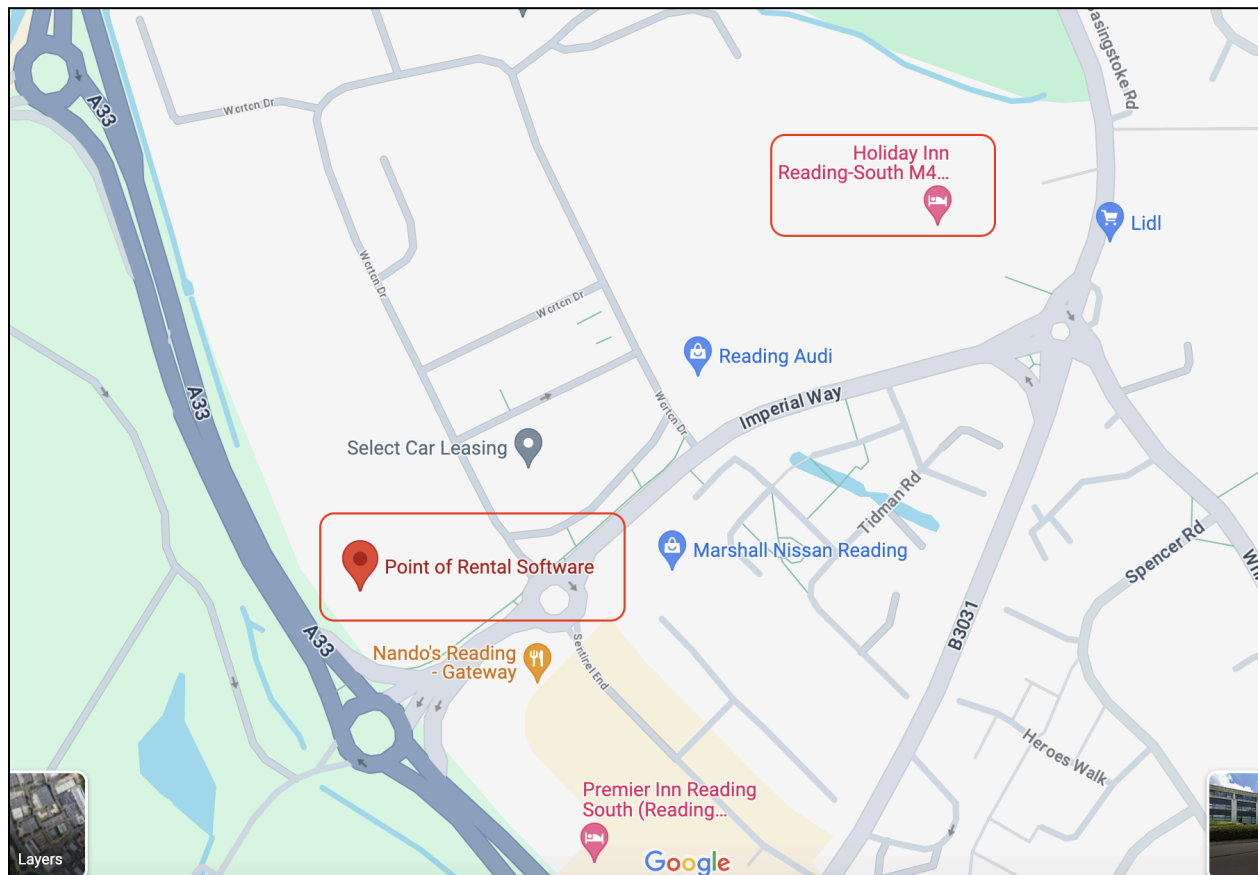

SYRINX

conference

Name: Premier Inn Reading South Hotel

Address: Gateway Proctor End South, Reading RG2 0GG

[Website](#)

Free on-site parking is available at this hotel

Directions to Point of Rental Offices (Walk: 4 mins Drive: 1 min)

Turn left out of Retail park car park, at the roundabout take the 2nd exit onto Worton Drive and then immediately turn left into the Imperium car park.

SYRINX

conference

Name: Holiday Inn Reading - South hotel

Address: Basingstoke Rd, Reading RG2 0SL

[Website](#)

Free on-site parking is available at this hotel

Directions to Point of Rental Offices (Walk: 6 mins Drive: 3 mins)

Turn right out of the Holiday Inn car park, then ignore the 1st right onto Worton Drive and instead take the 2nd right onto Worton Drive, then immediately turn left into the Imperium car park.

Turn left out of the Voco Reading car park, at the roundabout take the 1st exit onto Biscuit Way. Then continue onto Hurst Way. At the roundabout take the 4th exit onto South Oak Way. Then turn right onto A33. At the next roundabout take the first exit on to Imperial Way, then at the following roundabout take the first exit on to Worton Drive and immediately turn left into the Imperium car park.